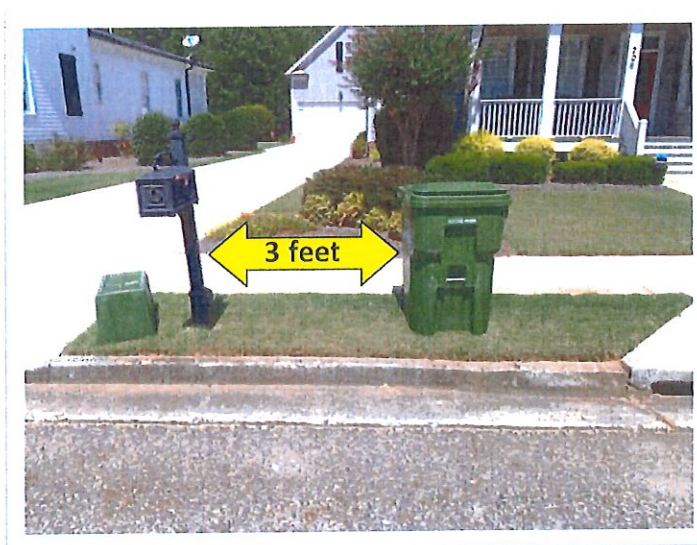

The Automated Side-Load Garbage Truck is now in your neighborhood!

ROLL-OUT CART GUIDELINES:

In order to serve you more efficiently, please follow these guidelines for collection:

- Place 95-gallon cart on the curb by 6:30am on scheduled pickup day.
- Place the cart on the curb with handles facing the house.
- Lids on cart must be completely closed, with all garbage inside – **NO OVERFLOW!**
(The truck is designed for a single operator!)
- Keep the cart at least a minimum of 3 ft. away from any obstructions. (mailbox, etc.)
- Do not block the cart with parked vehicles or other large objects.